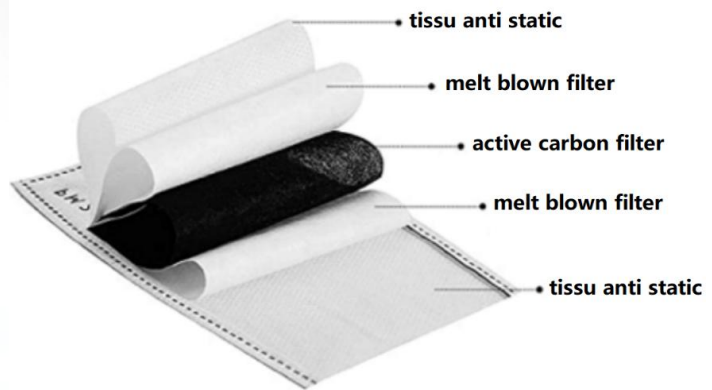

**STAY
SAFE**

REUSABLE FASHION COTTON MASK

Specification:

- Quality Standard GB 18401-2010, GB2626-2006, P.M.2.5
Filter Filtration $\geq 90\%$
- Detachable P.M 2.5 filter
- Breathable non-woven fabric
- Active carbon filter

Product Description

Valve

P.M 2.5 Filter - 5 layers

excellent breathability

excellent protective